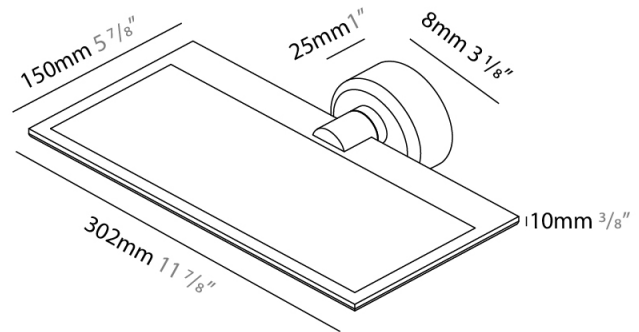

GENERAL

Series: GiuUp
 Subseries: GiuUp 1
 Brand: Icône
 Division: Design
 Mounting Type: Surface
 Mounting Location: Wall
 Subcategory: Ambient

PHYSICAL

Shape: Rectangle
 Length (mm): 302
 Length (in): 11 7/8
 Width (mm): 150
 Width (in): 5 7/8
 Light Distribution: Direct / Indirect
 Fixture Finish: WHI / BLK / DGY
 Fixture Material: Aluminum
 Cable Details: 800mm / 31 1/2"

GENERAL

Series: GiuUp
 Brand: Icone
 Division: Design
 Mounting Type: Surface
 Mounting Location: Wall
 Subcategory: Ambient

PHYSICAL

Shape: Rectangle
 Length (mm): 302
 Length (in): 11 7/8
 Width (mm): 150
 Width (in): 5 7/8
 Light Distribution: Direct / Indirect
 Fixture Finish: WHI / BLK / DGY
 Fixture Material: Aluminum
 Cable Details: 800mm / 31 1/2"

GENERAL

Series: GiuUp
 Brand: Icône
 Division: Design
 Mounting Type: Surface
 Mounting Location: Wall
 Subcategory: Ambient

PHYSICAL

Shape: Rectangle
 Length (mm): 302
 Length (in): 11 7/8
 Width (mm): 150
 Width (in): 5 7/8
 Light Distribution: Direct / Indirect
 Fixture Finish: WHI / BLK / DGY
 Fixture Material: Aluminum

OPTICAL

RATINGS AND CERTIFICATIONS

Certified By: Certified for North American Standards
 IP rating: IP20

Ø108mm 4 1/4"

J-Box Cover Plate included

GIUUP SURFACE

D43033-

PROJECT	_____
TYPE	_____
SPECIFIER	_____
QUANTITY	_____
DATE	_____