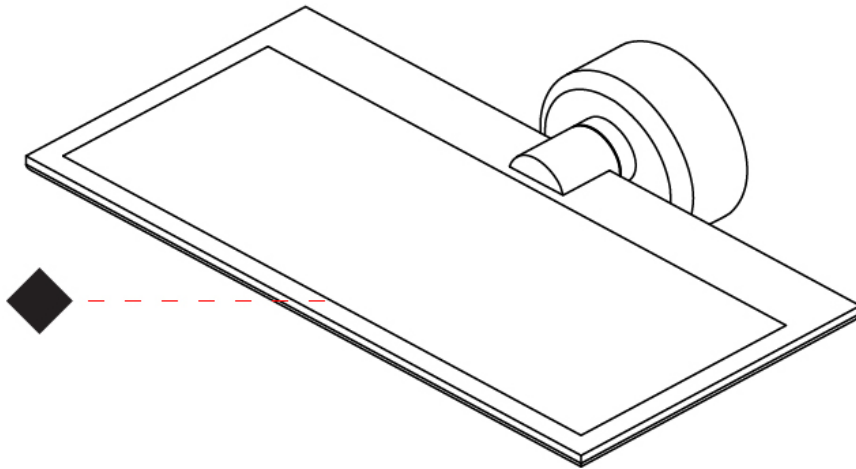

OPTICAL

RATINGS AND CERTIFICATIONS

Certified By: Certified for North American Standards
 IP rating: IP20

Ø108mm 4 1/4"

J-Box Cover Plate included

GIUUP SURFACE

D43033-

PROJECT	_____
TYPE	_____
SPECIFIER	_____
QUANTITY	_____
DATE	_____